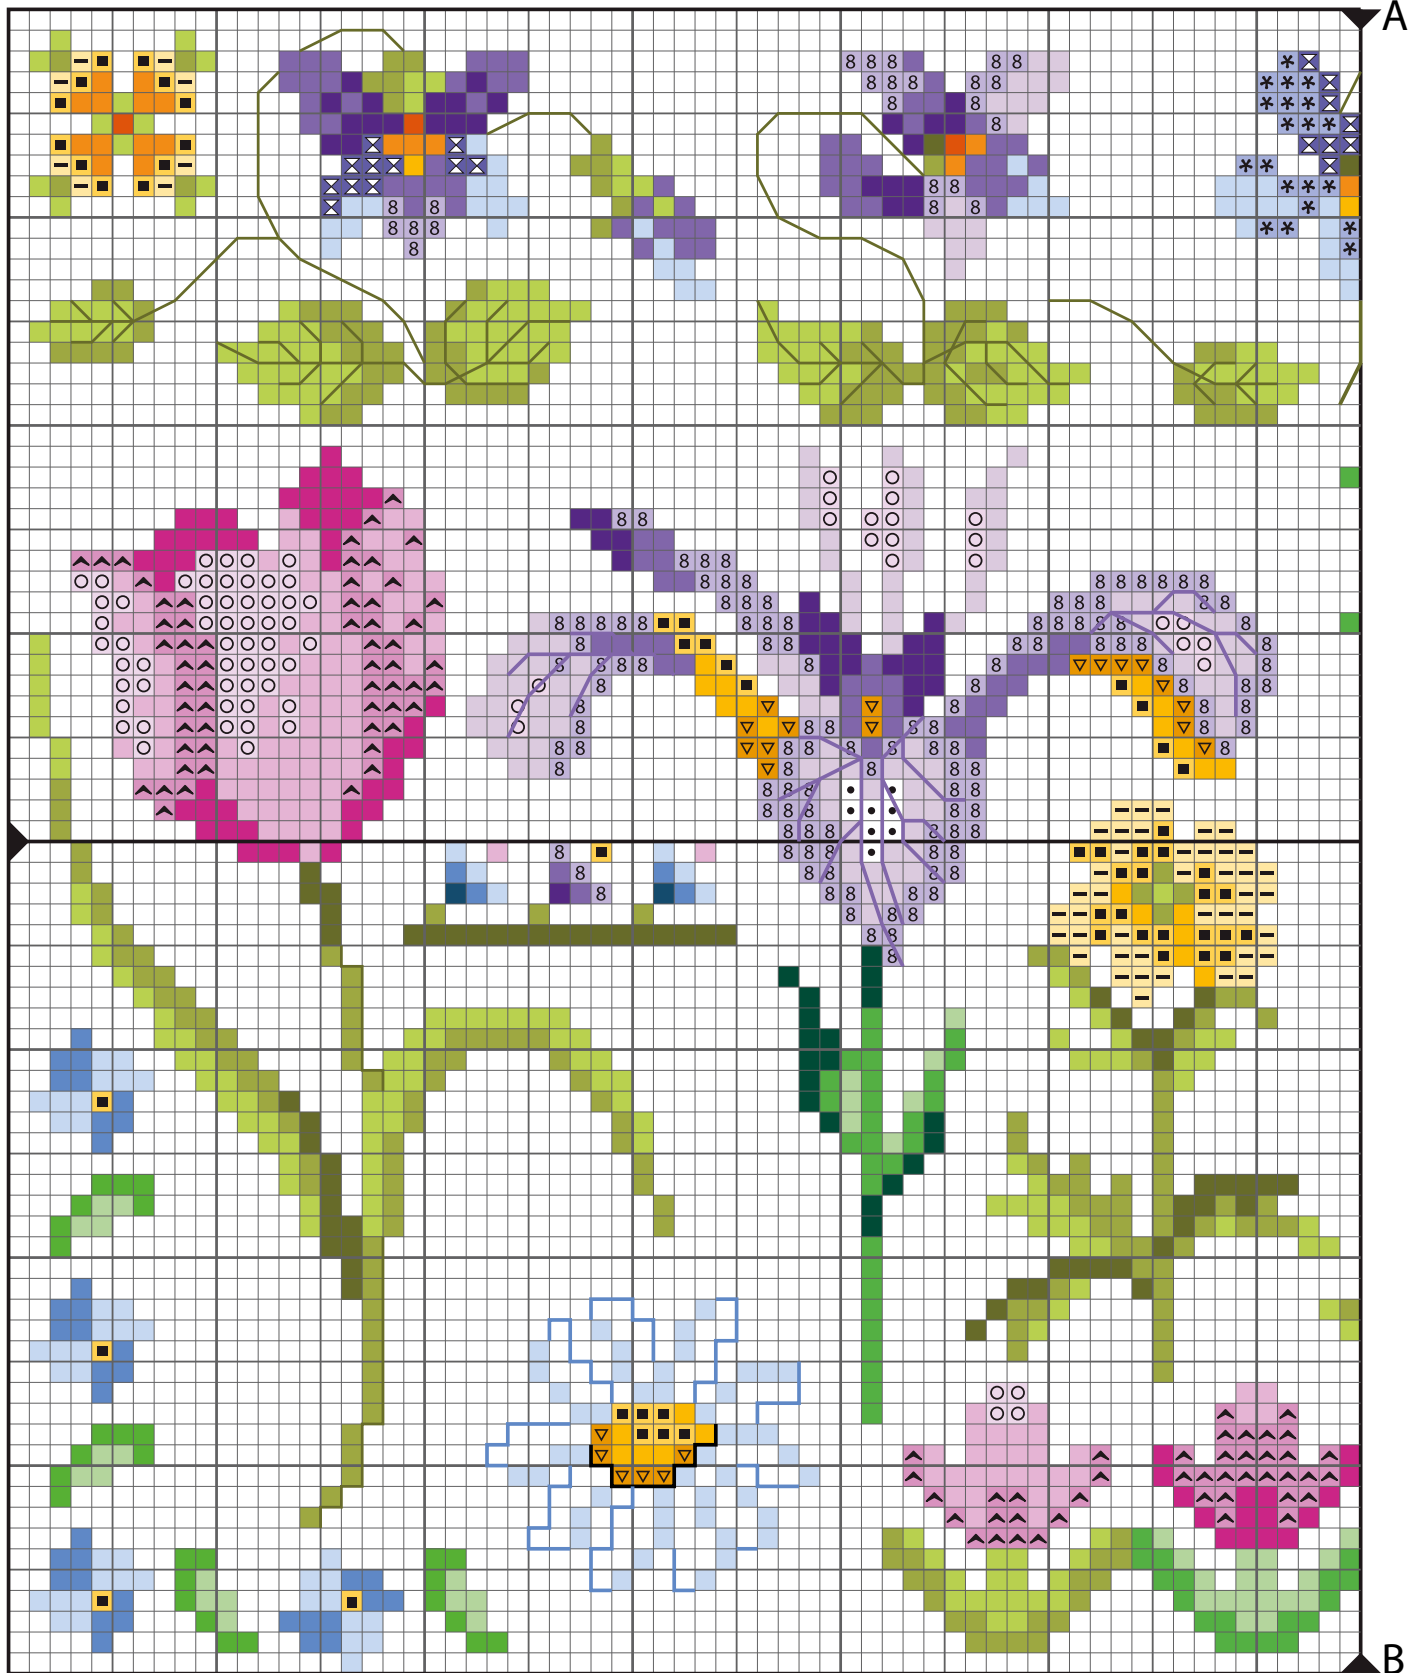

# Anchor<sup>®</sup>

## Spring Flowers Cross Stitch

[AnchorCrafts.com](http://AnchorCrafts.com)

Designed by Anchor Studio

Design No.: AE10012

MEZ Needlecraft GmbH, 2024. All Rights Reserved.

A

B

Anchor Stranded Cotton Art. No 4635000 - \*Col no x 3