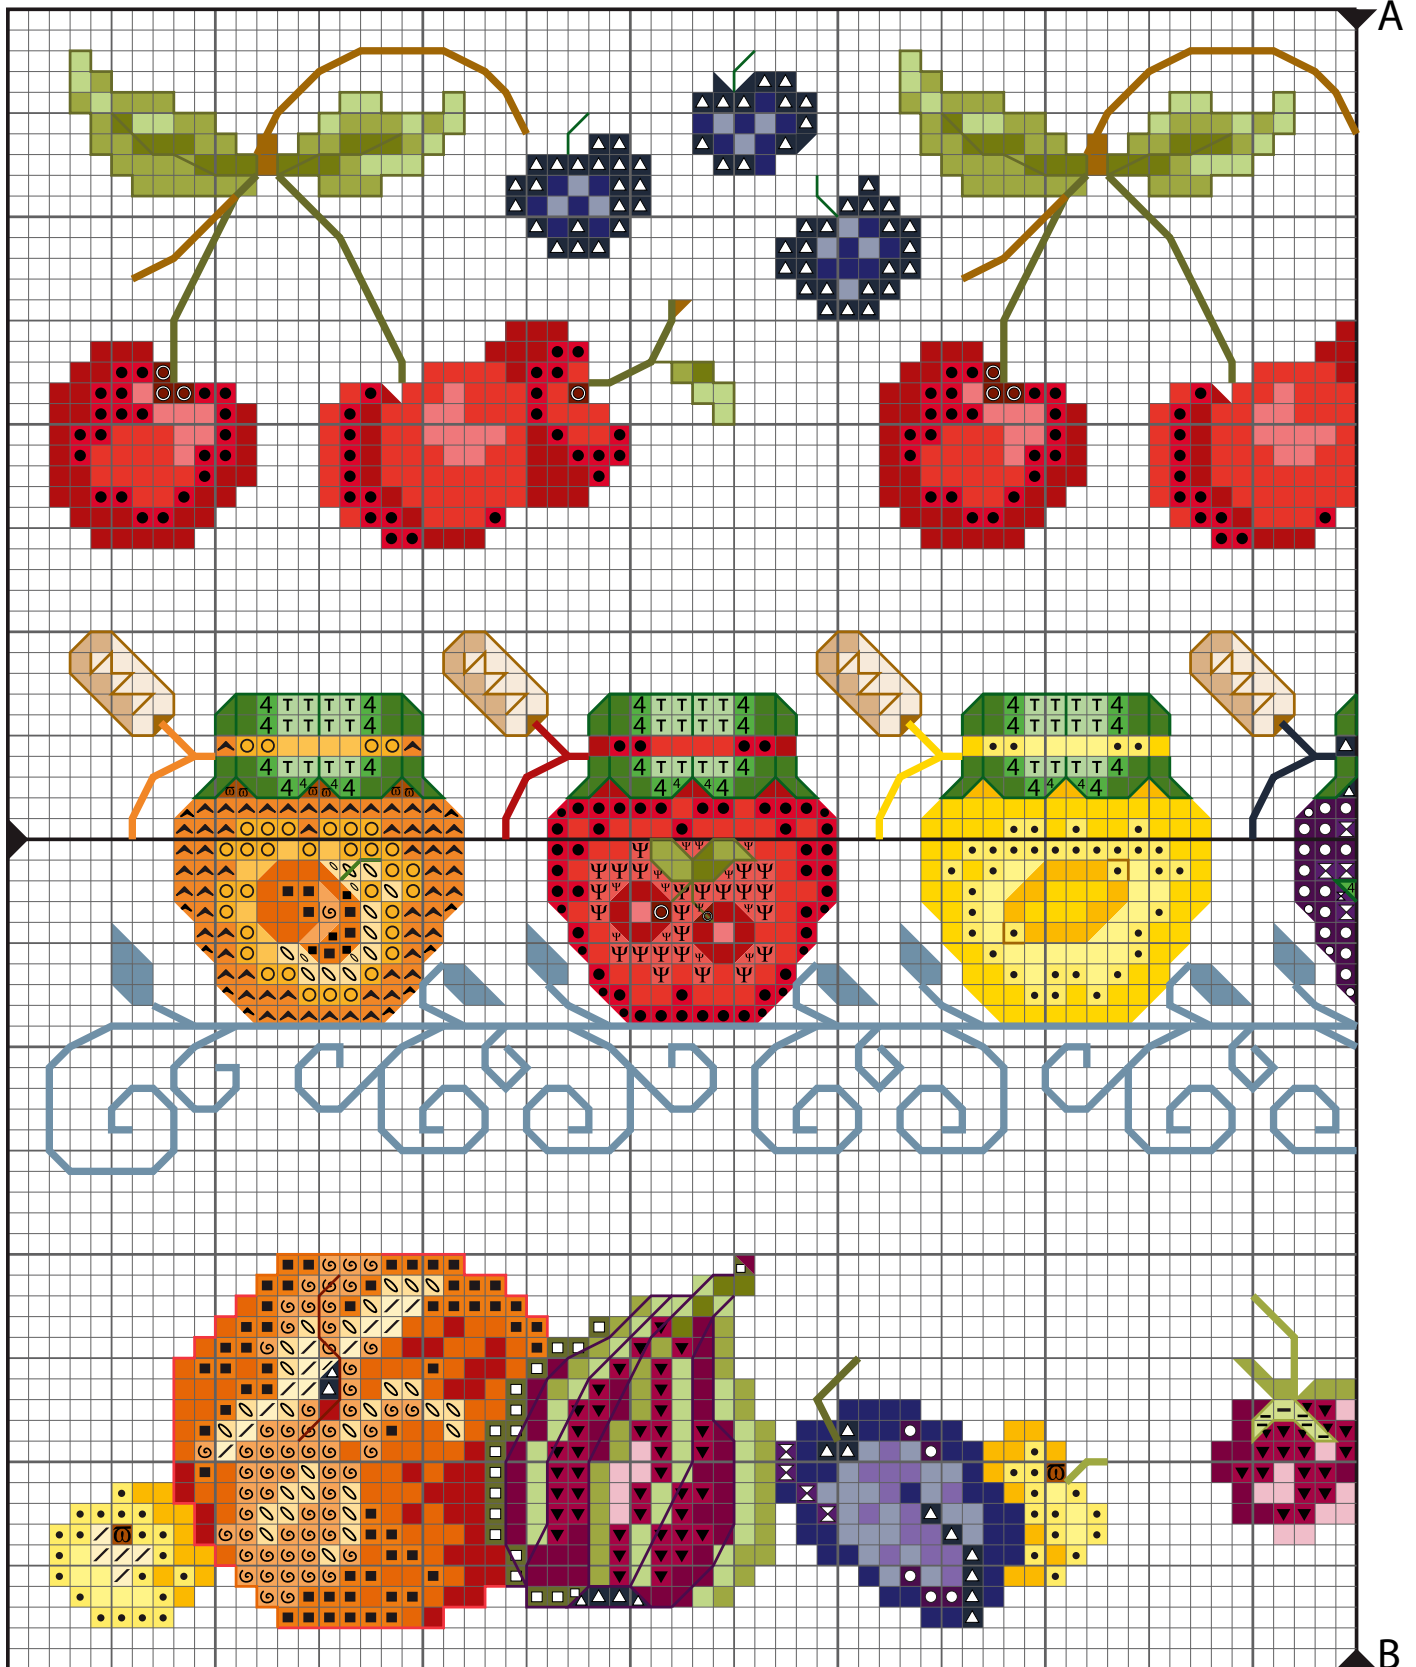

## Summer Berries Cross Stitch

[AnchorCrafts.com](http://AnchorCrafts.com)

Designed by Anchor Studio

Design No.: AE10010

MEZ Needlecraft GmbH, 2024. All Rights Reserved.

A

B

Anchor Stranded Cotton Art. No 4635000 - \*Col no x 3