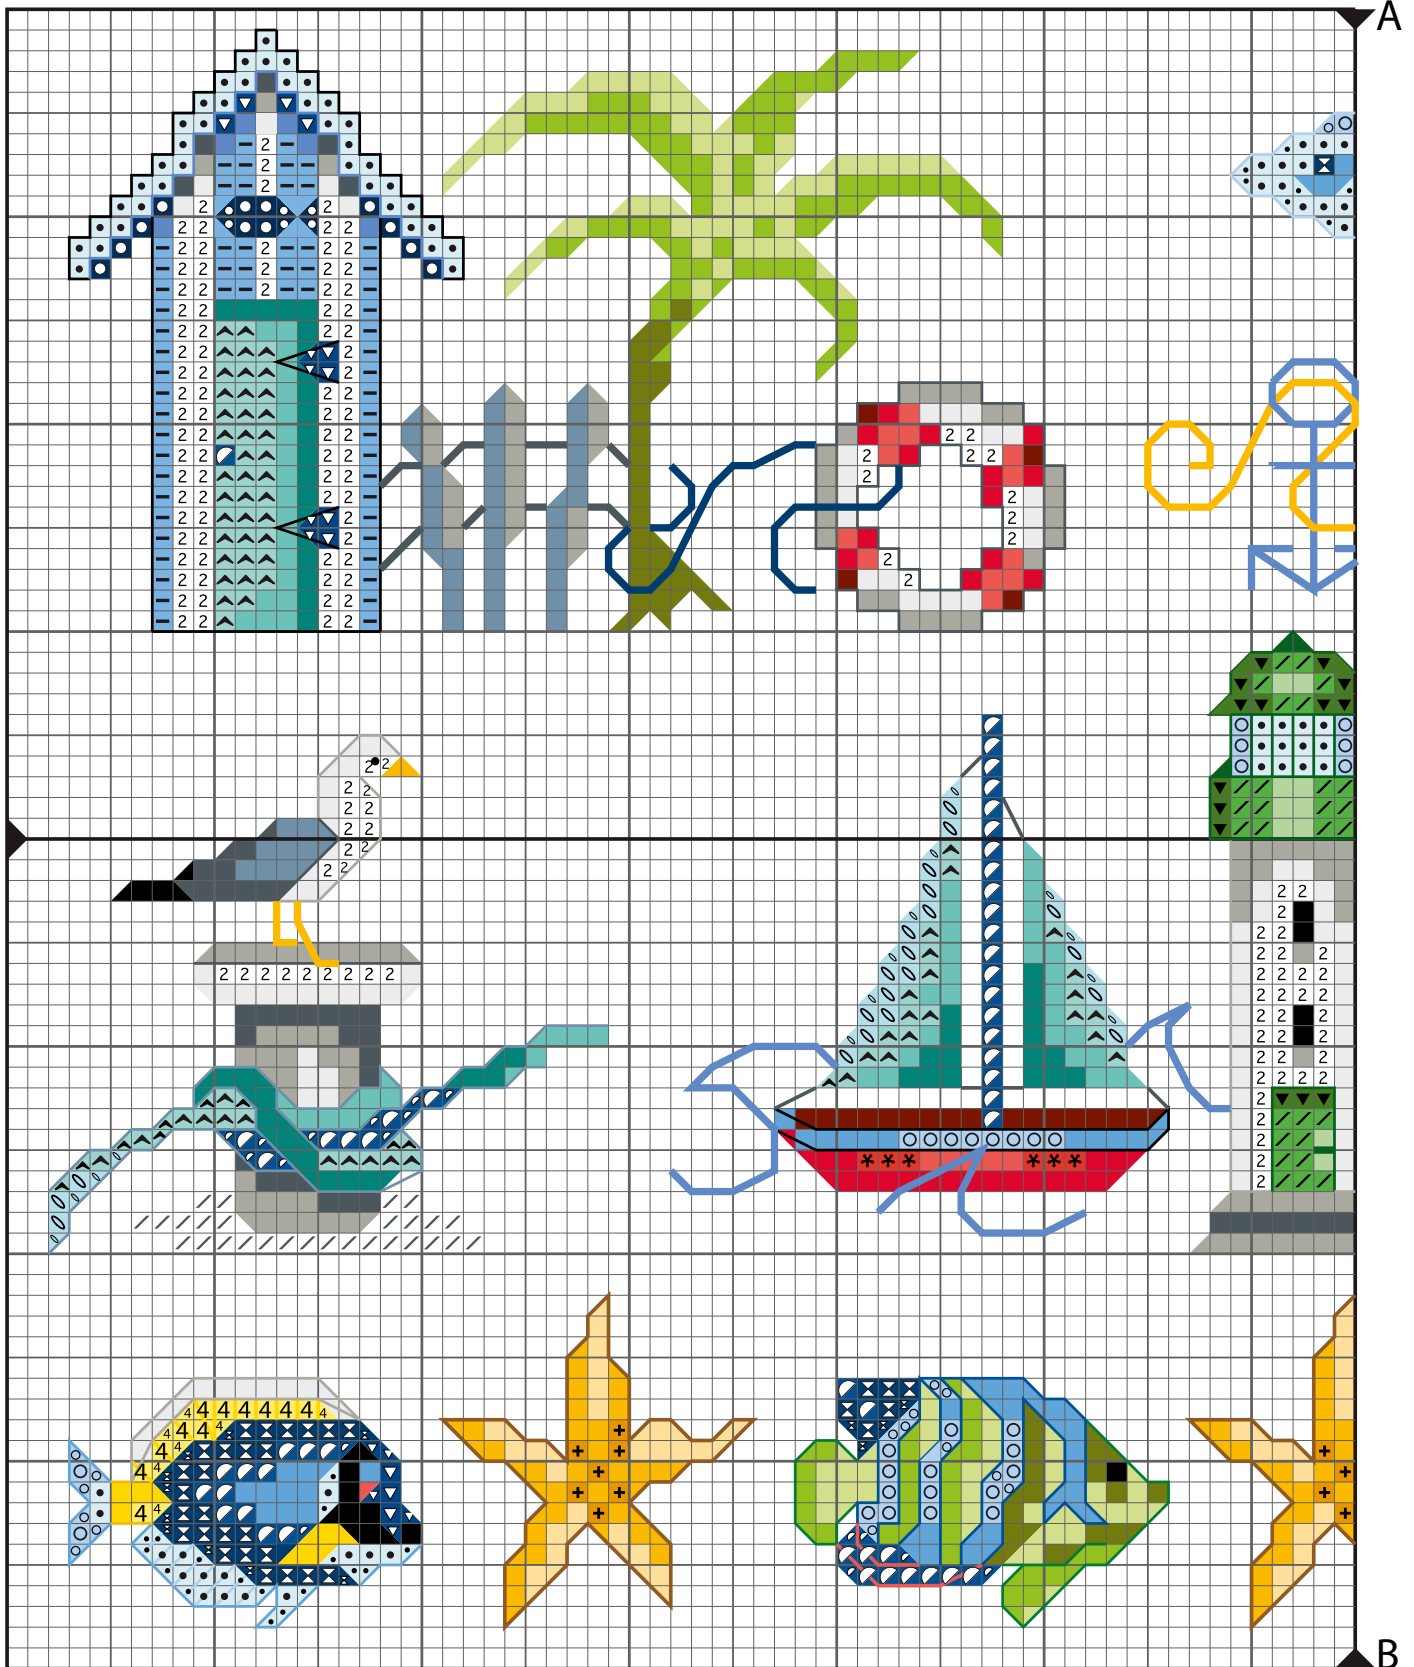

Anchor[®]

Summer at
the Seaside
Cross Stitch

AnchorCrafts.com

Designed by Anchor Studio

Design No.: AE10009

MEZ Needlecraft GmbH, 2024. All Rights Reserved.

A

B

Anchor Stranded Cotton Art. No 4635000 - *Col no x 3

© Copyright MEZ Needlecraft GmbH, 2024.

01	403	11	253	301	240	921	159	158
234	293	46	255	306	243	128	1092	160
399	295	47	258	308	245	130	186	161
400	297	22	268	358	246	131	187	162
401					133	189	164	2/3